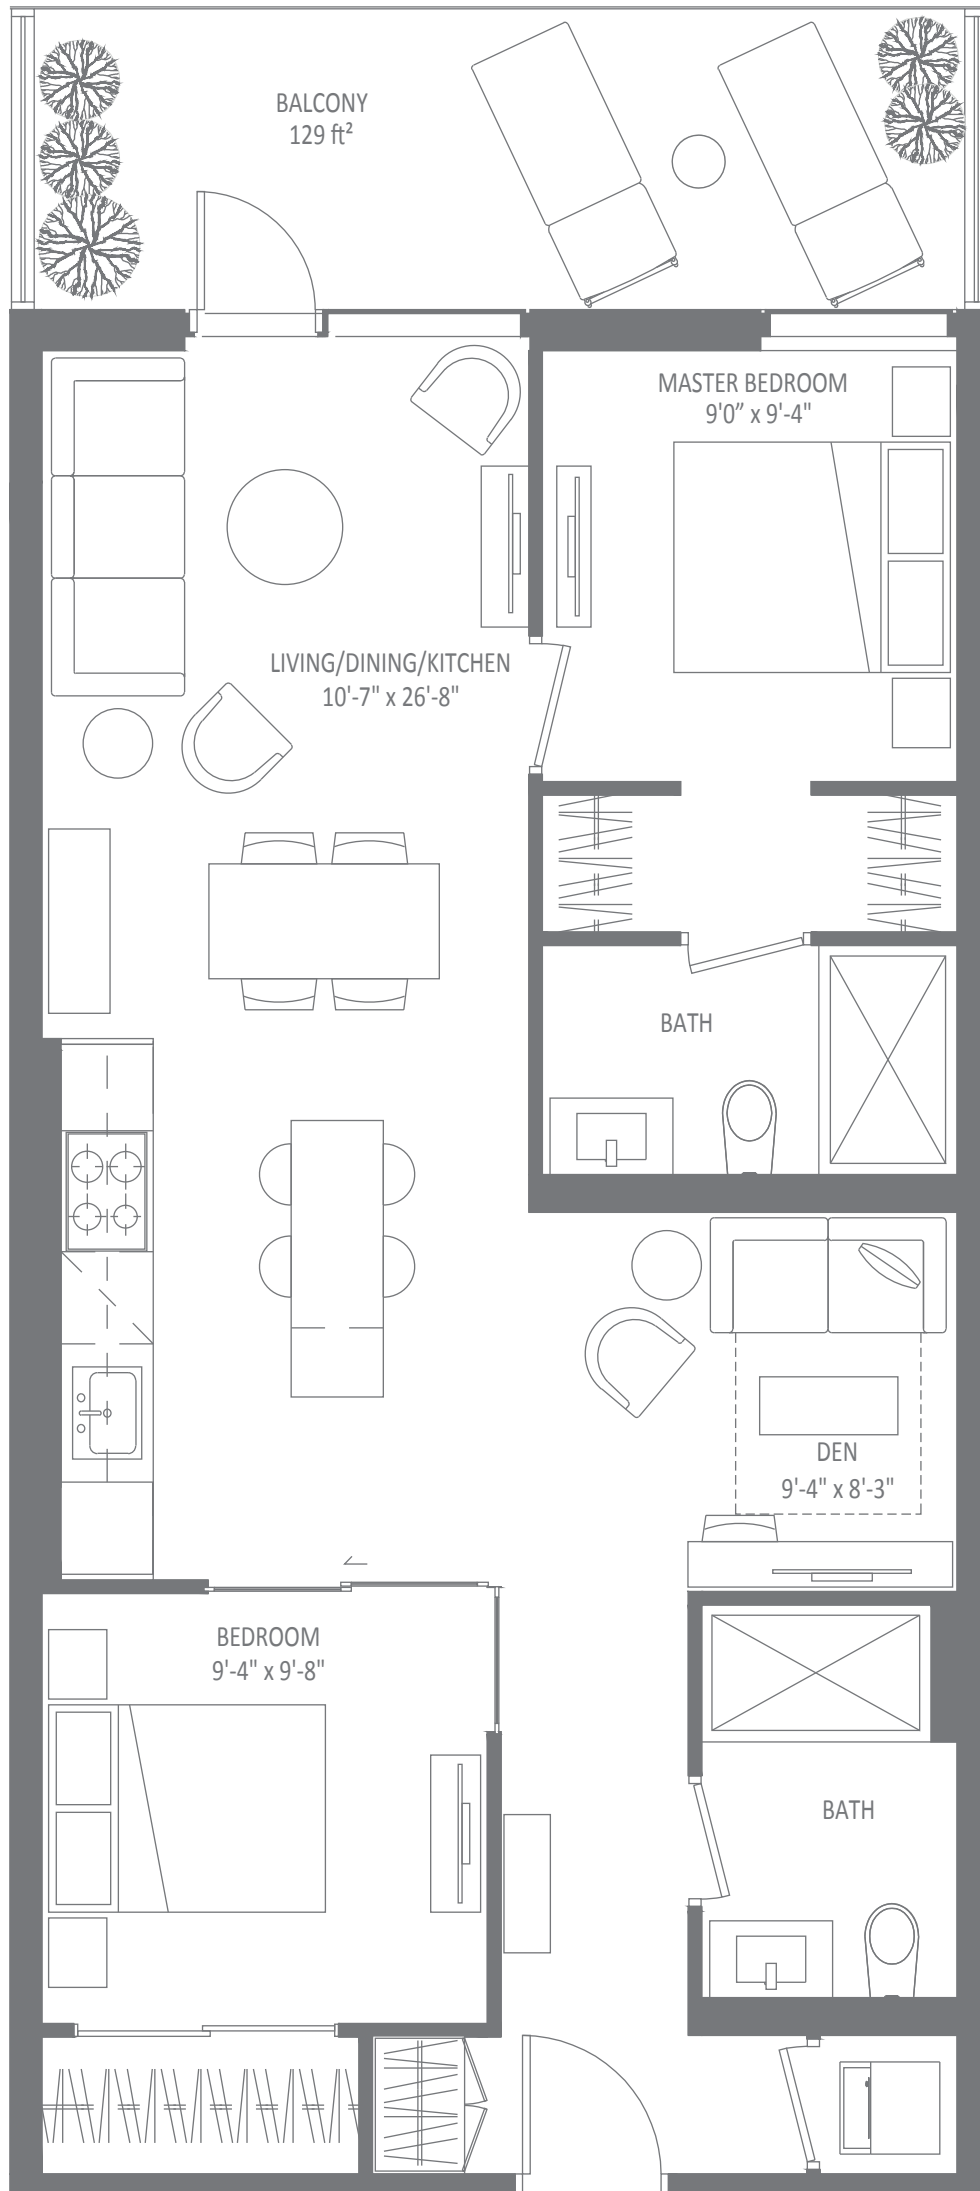

No. 310

843 SQ FT - 2 BEDROOM + DEN

▲ SOUTH FACING

THIRD FLOOR

THE BENVENUTO GROUP