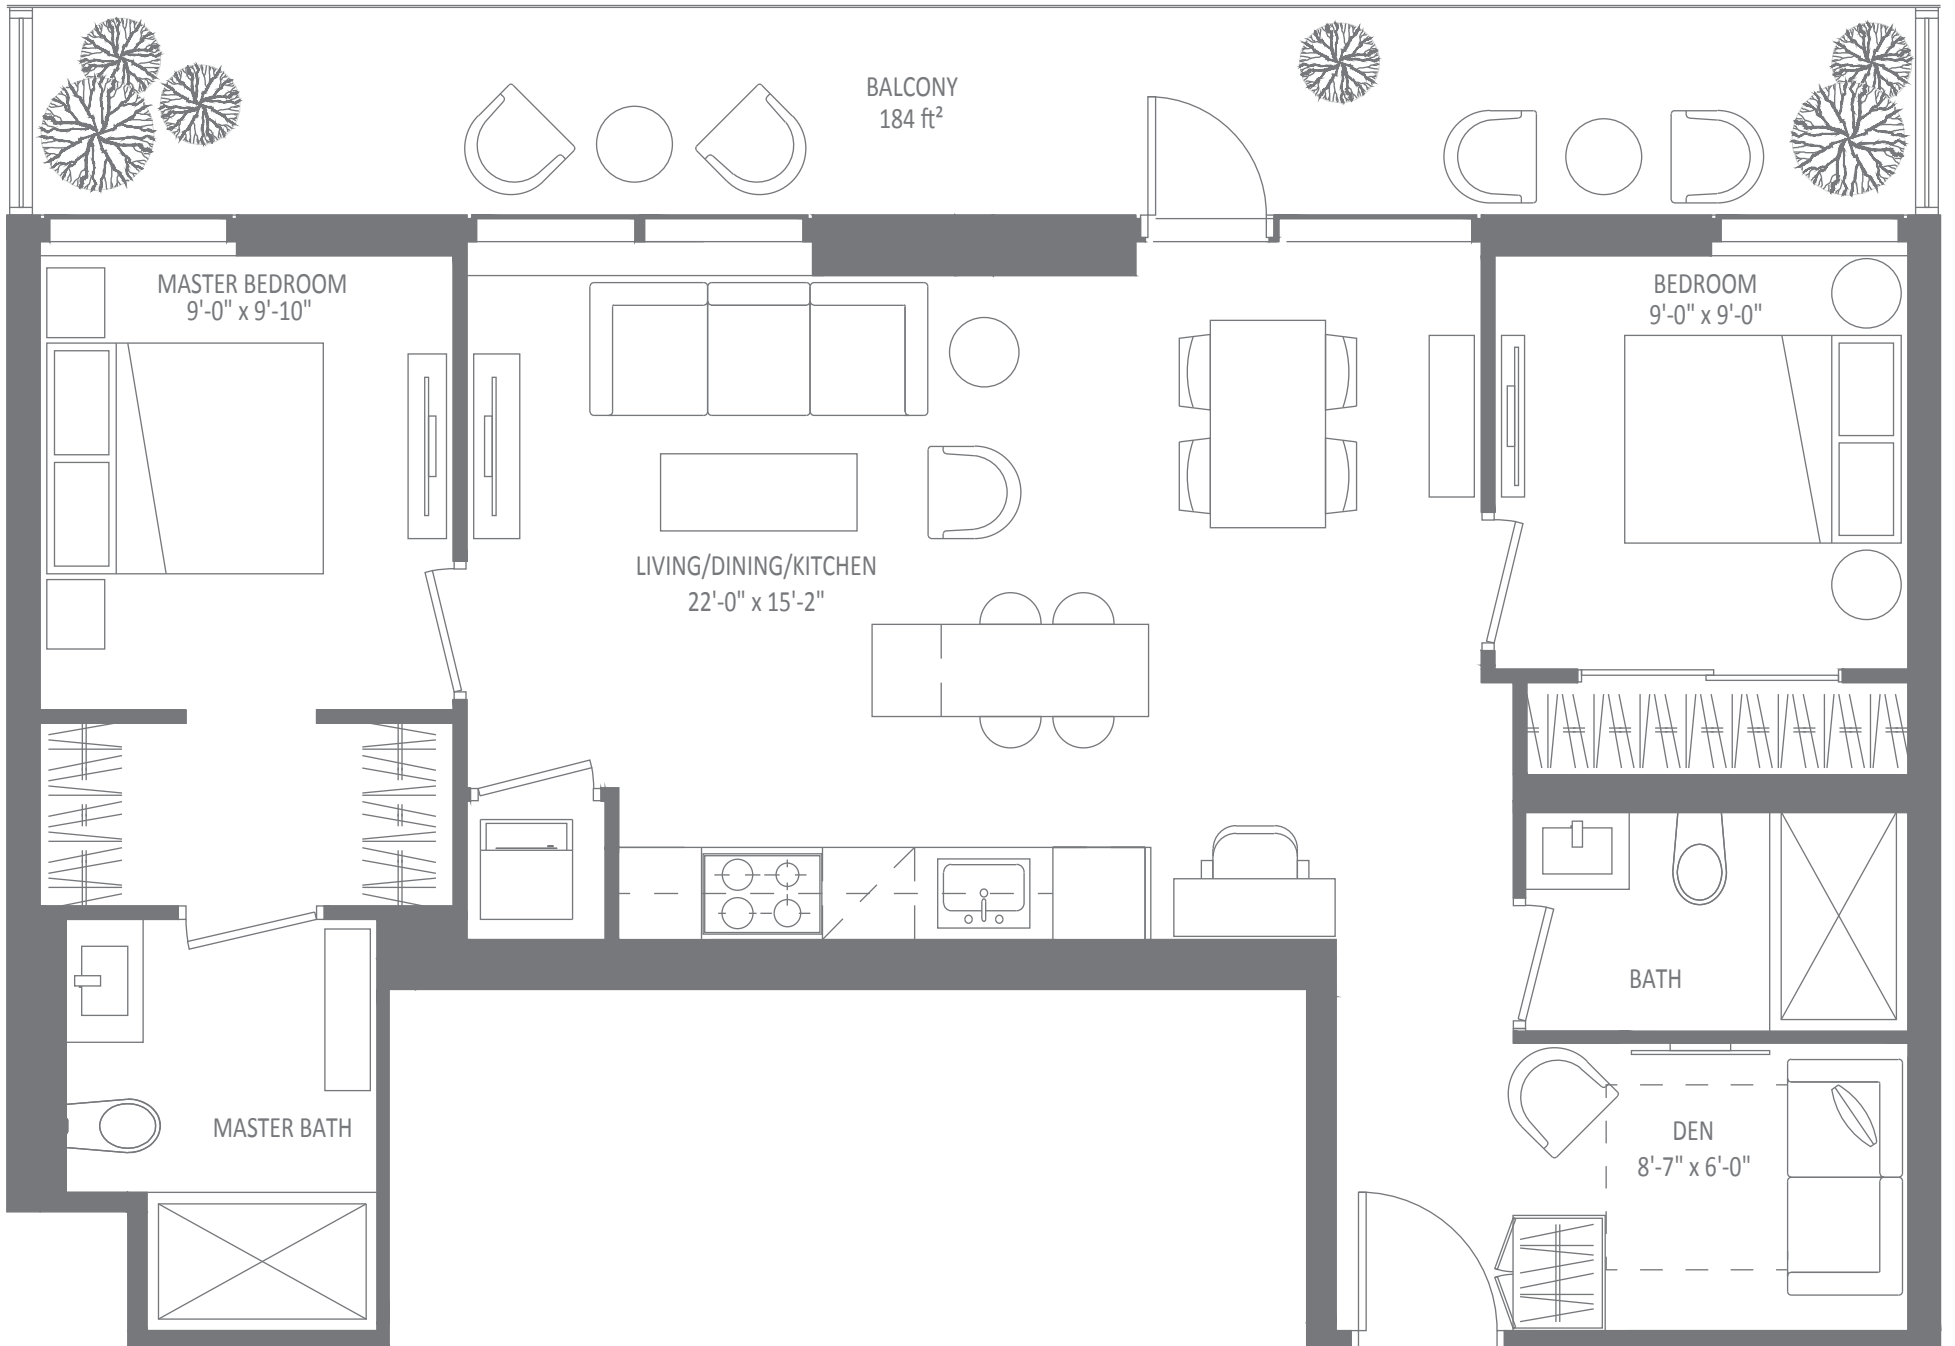

No. 501

847 SQ FT - 2 BEDROOM + DEN

▲ NORTH FACING

FIFTH FLOOR